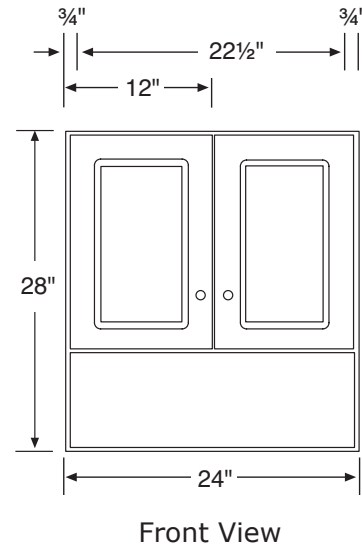

Item: ACSLOJ2424

www.progressivecabinetry.com

261 River St., Haverhill, MA 01832 • 978.521.9100