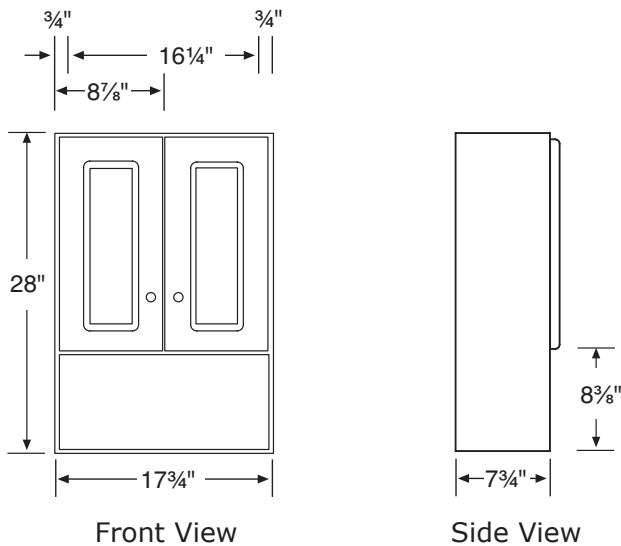

Shaker Door

Natural Maple

Natural Cherry

Beadboard Door

Natural Cherry

Satin White

Satin Biscuit

Item: ACSLOJ1824