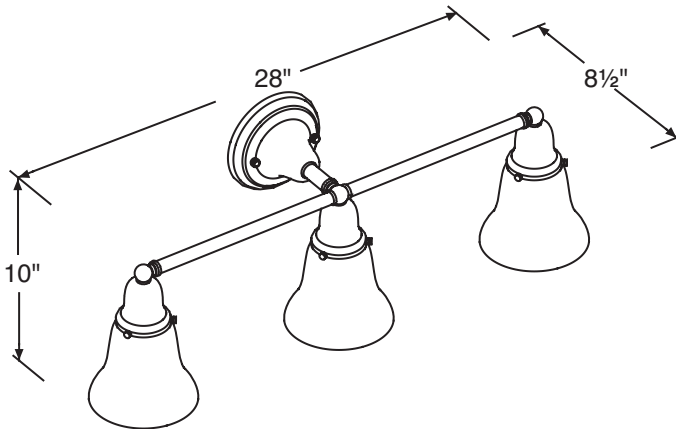

PROGRESSIVE CABINETRY, INC.

Andover Collection

Lighting

- Ready for wall-mount installation
- Quality construction
- Available in Chrome or Satin Nickle Finish

Item:
ACEEL06SLC
ACEEL06SLN

Item:
ACEEL17DLC
ACEEL17DLN

Item:
ACEEL28TLC
ACEEL28TLN