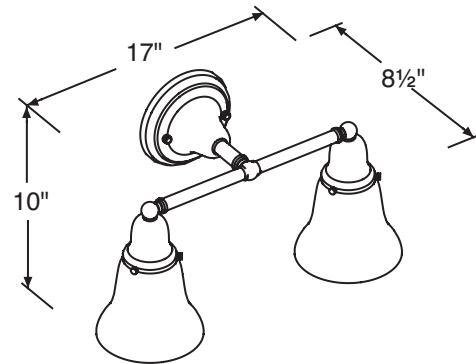

PROGRESSIVE CABINETRY, INC.

Andover Collection

Lighting

- Ready for wall-mount installation
- Quality construction
- Available in Chrome or Satin Nickle Finish

Item:
ACEEL06SLC
ACEEL06SLN

Item:
ACEEL17DLC
ACEEL17DLN

Item:
ACEEL28TLC
ACEEL28TLN