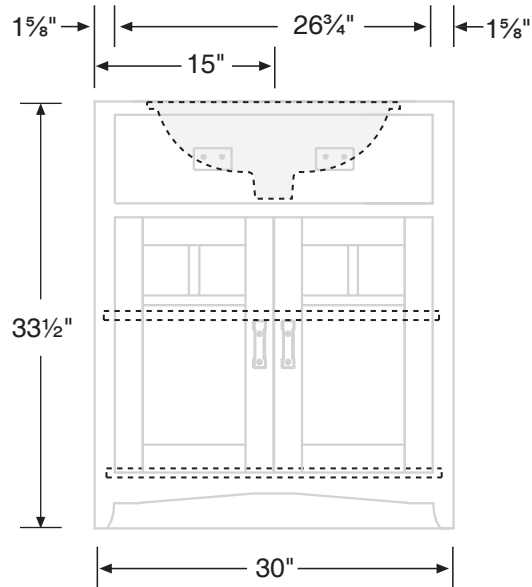

Specification Sheet

Heritage Collection 30" Cabinet Style Vanity

Basin placement range varies with brand and model.

21" Deep

30" Vanity

30" Wide
33½" High
21" Deep