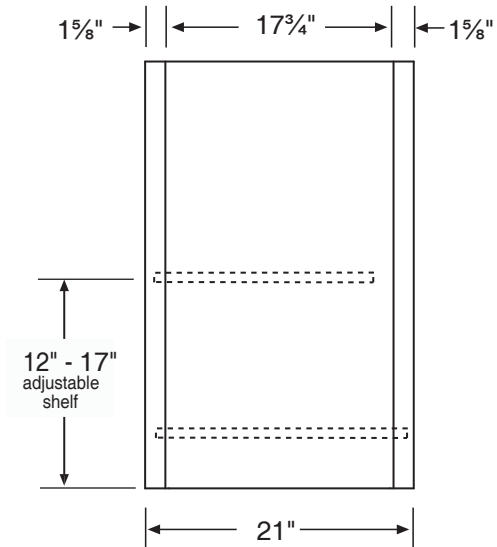

Specification Sheet

Heritage Collection 30" Cabinet Style Vanity

Basin placement range varies with brand and model.

21" Deep

30" Vanity

30" Wide
33½" High
21" Deep