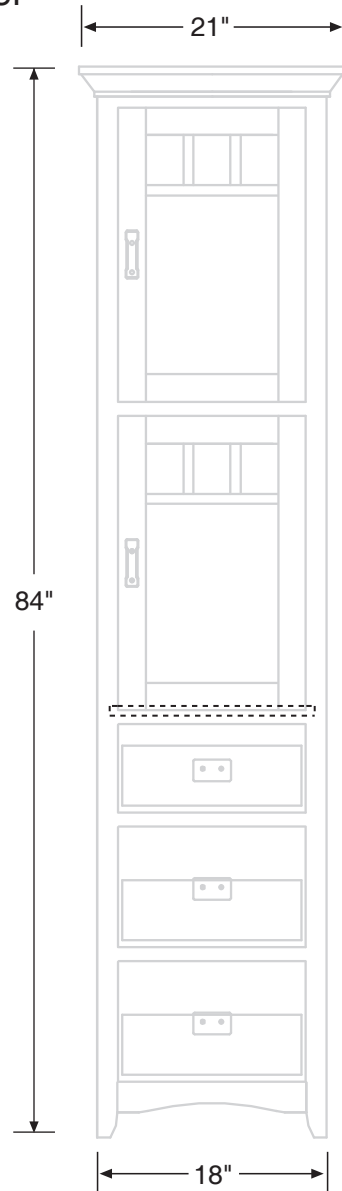

Specification Sheet

Heritage Collection 84" Tall Linen Tower

84" Tall Linen Tower

18" Wide
84" High
21" Deep